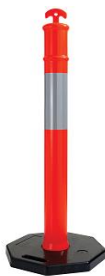

BREATHWARE

Code	Product description	Sizes	Pack Qty
Professional Full & Half Face Masks & Filters		Made in Japan	

RCF01	Maxisafe Professional Twin Full Face Respirator - TPE	S,M,L	Each
RCA-A2	A2 Gas Filter - (Dia 83mm x H35mm. Weight 68g)	N/A	Each
RP2R	P2 Particle Filter - (Dia. 77mm x H 22mm. Weight 20g)	N/A	Each
RRS01PK	Maxipak RS01 TPE Half Mask Respirator Painter's Kit	M,L	Each

BODYWARE

Maxisafe Safety Vests, Disposable Wear & Knee Protection

BB

SVV601/size	Maxisafe Hi-vis yellow safety vest - day use (Class D)	M,L,XL,2XL,3XL	Each
SVF603/size	Maxisafe Hi-vis yellow safety vest - day/night use (Class D/N)	M,L,XL,2XL,3XL	Each
COT619	'Koolguard' White laminated disposable coveralls	M - 5XL	1
KPE680	Gelmax Premium Gel Knee Pad		1
KPS683	Non-marking Comfort Style knee pads		1
BB/Size	Back Support Belt (BRACE)	M, L, XL	Each

Maxisafe Site Safety

BTB758-6

BTC760R	Maxisafe 450mm Reflective Traffic Cones	450mm	1
BTB758-6	Maxisafe 6kg T-Top Bollard with base	1155mm	1
BTC710	Maxisafe CAUTION black on yellow tape	100m x 75mm	1
BTR713	Maxisafe Red and white barricade tape	100m x 75mm	1
BBF722	Maxisafe Orange PVC Bunting Flagline	30 metres	1